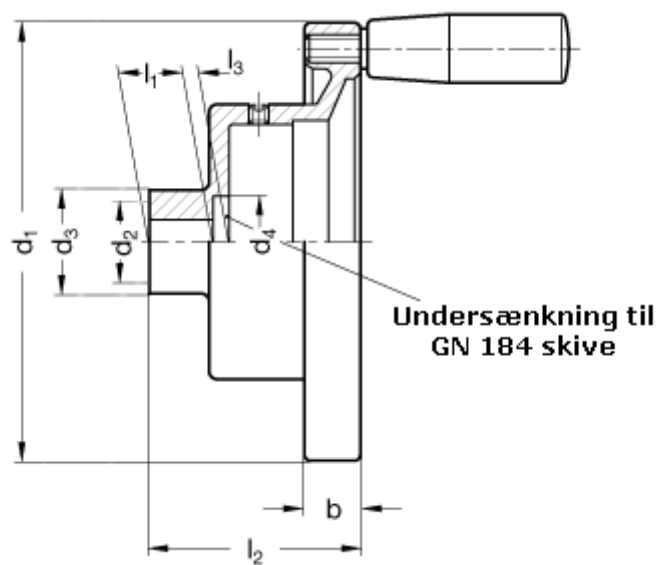

Article number: 20589341

Description: E+G Disc handwheel
GN 323.8-250-K22-R

Measures

$b = 23$

$l_4 = 18$

$d_1 = 250$

$d_2 = 22$

$d_3 = 48$

$d_4 = 37$

$l_1 = 28$

$l_2 = 81,5$

$l_3 = 4,5$